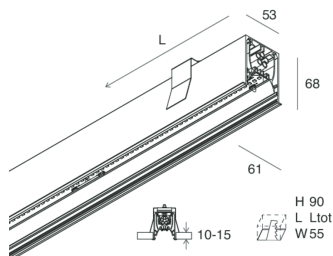

HERO C

108836.01 + 108903.99

HERO C: 36W 4K 1680 DALI BIA + HERO: DIFF. OPALE PER 1680

novalux
ITALIAN LIGHTING DESIGN SINCE 1948

Features

Use: Indoor
Type of installation: RECESSED INTO PLASTERBOARD
Emission: DIRECT
Optics: OPAL
Colour: WHITE
Dimming: PUSH, DALI
Emergency: NO
L: 1680mm
A: 61mm
H: 68mm
Made in: ITALY
Warranty: 5 years
Weight: 4.2kg