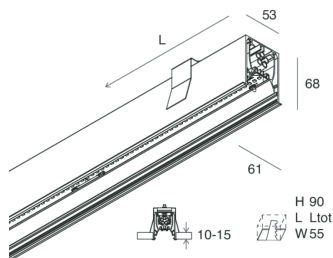

HERO C

108836.02 + 108903.99

HERO C: 36W 4K 1680 DALI NE + HERO: DIFF. OPALE PER 1680

novalux
ITALIAN LIGHTING DESIGN SINCE 1948

Features

Use: Indoor
Type of installation: RECESSED INTO PLASTERBOARD
Emission: DIRECT
Optics: OPAL
Colour: BLACK
Dimming: PUSH, DALI
Emergency: NO
L: 1680mm
A: 61mm
H: 68mm
Made in: ITALY
Warranty: 5 years
Weight: 4.2kg