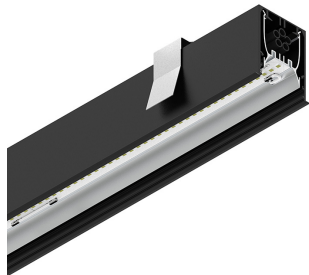

HERO C

108836.02 + 108903.99

HERO C: 36W 4K 1680 DALI NE + HERO: DIFF. OPALE PER 1680

novalux
ITALIAN LIGHTING DESIGN SINCE 1948

Features

Use: Indoor
Type of installation: RECESSED INTO PLASTERBOARD
Emission: DIRECT
Optics: OPAL
Colour: BLACK
Dimming: PUSH, DALI
Emergency: NO
L: 1680mm
A: 61mm
H: 68mm
Made in: ITALY
Warranty: 5 years
Weight: 4.2kg

Tech data

Luminaire input power: 40.5W
Luminaire luminous flux: 3220lm
IP: 40
Insulation class: I
No. of driver per product: 1
Supply voltage: 220-240V 50/60Hz
SELV: Si

Source

Light source: LED
Source power: 36W
Colour temperature: 4000K
CRI: >90
Colour tolerance: 3 Step MacAdam
LED lifespan: 50000h L90 B10