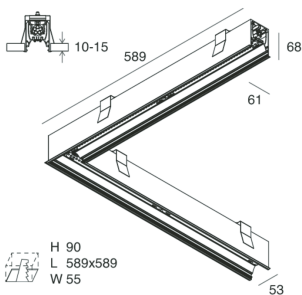

Novalux S.r.l. via Marzabotto, 2 40050 Funo di Argelato (BO) Italy
Tel: +39 051 860558 · Fax +39 051 6647859 · Mail: info@novalux.it · VAT number 00536541204 · novalux.com
Company subject to the management and coordination by SLV GmbH

This technical data sheet is owned by Novalux S.r.l., all rights reserved. Novalux S.r.l. reserves the right to make changes without prior notice.
Last update: 26/2/2024, 10:35:28