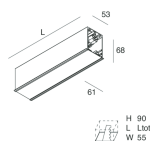

HERO C

108837.01H + 108908.99

novalux
ITALIAN LIGHTING DESIGN SINCE 1948

COMPLETION ACCESSORIES

HERO C: MOD.CIECO 250 BIA

108852.01