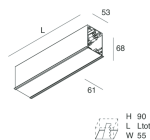

HERO C: MOD.CIECO 1680 BIA

108857.01