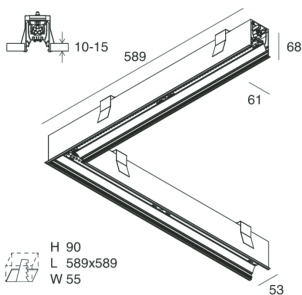

HERO C

108838.01 + 108908.99

HERO C: ANG.SX 24W 3K 593 DALI BIA + HERO: ANG.N.2 DIFF.OPALE PER 589

novalux
ITALIAN LIGHTING DESIGN SINCE 1948

Features

Use: Indoor
Type of installation: RECESSED INTO PLASTERBOARD
Emission: DIRECT
Optics: OPAL
Colour: WHITE
Dimming: PUSH, DALI
Emergency: NO
L: 589x589mm
A: 61mm
H: 68mm
Made in: ITALY
Warranty: 5 years
Weight: 2.1kg

HERO C: ANG.SX 24W 3K 593 DALI BIA + HERO: ANG.N.2 DIFF.OPALE PER 589

novalux
ITALIAN LIGHTING DESIGN SINCE 1948

Features

Use: Indoor
Optics: OPAL
L: 589x589mm
A: 48mm
H: 6mm
Made in: ITALY
Warranty: 5 years
Weight: 0.2kg