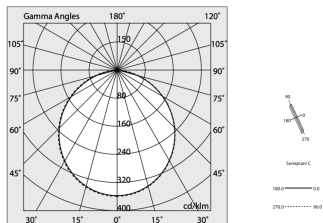

HERO C

108838.01 + 108908.99

HERO C: ANG.SX 24W 3K 593 DALI BIA + HERO: ANG.N.2 DIFF.OPALE PER 589

novalux
ITALIAN LIGHTING DESIGN SINCE 1948

Features

Use: Indoor
Type of installation: RECESSED INTO PLASTERBOARD
Emission: DIRECT
Optics: OPAL
Colour: WHITE
Dimming: PUSH, DALI
Emergency: NO
L: 589x589mm
A: 61mm
H: 68mm
Made in: ITALY
Warranty: 5 years
Weight: 2.1kg