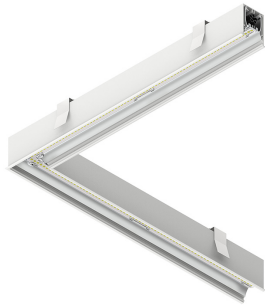

HERO C

108838.01 + 108908.99

HERO C: ANG.SX 24W 3K 593 DALI BIA + HERO: ANG.N.2 DIFF.OPALE PER 589

novalux
ITALIAN LIGHTING DESIGN SINCE 1948

Features

Use: Indoor
Type of installation: RECESSED INTO PLASTERBOARD
Emission: DIRECT
Optics: OPAL
Colour: WHITE
Dimming: PUSH, DALI
Emergency: NO
L: 589x589mm
A: 61mm
H: 68mm
Made in: ITALY
Warranty: 5 years
Weight: 2.1kg

HERO C: ANG.SX 24W 3K 593 DALI BIA + HERO: ANG.N.2 DIFF.OPALE PER 589

novalux
ITALIAN LIGHTING DESIGN SINCE 1948

Features

Use: Indoor
Optics: OPAL
L: 589x589mm
A: 48mm
H: 6mm
Made in: ITALY
Warranty: 5 years
Weight: 0.2kg