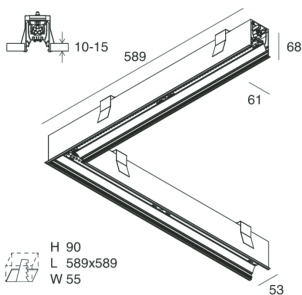

## Features

Use: Indoor  
Type of installation: RECESSED INTO PLASTERBOARD  
Emission: DIRECT  
Optics: OPAL  
Colour: BLACK  
Dimming: PUSH, DALI  
Emergency: NO  
L: 589x589mm  
A: 61mm  
H: 68mm  
Made in: ITALY  
Warranty: 5 years  
Weight: 2.1kg

## Features

Use: Indoor  
Optics: OPAL  
L: 589x589mm  
A: 48mm  
H: 6mm  
Made in: ITALY  
Warranty: 5 years  
Weight: 0.2kg