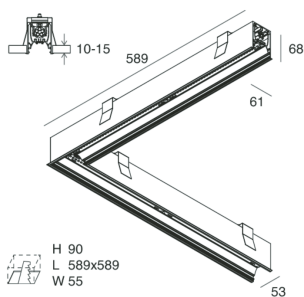

HERO C

108839.01H + 108908.99

novalux

ITALIAN LIGHTING DESIGN SINCE 1948

Features

Use: Indoor
Type of installation: RECESSED INTO PLASTERBOARD
Emission: DIRECT
Optics: OPAL
Colour: WHITE
Dimming: PUSH, DALI
Emergency: NO
L: 589x589mm
A: 61mm
H: 68mm
Made in: ITALY
Warranty: 5 years
Weight: 2.1kg