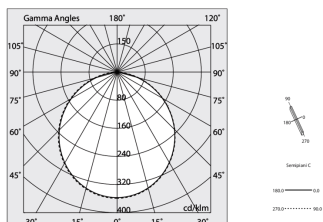

HERO C

108839.01H + 108908.99

novalux

ITALIAN LIGHTING DESIGN SINCE 1948

Features

Use: Indoor
Type of installation: RECESSED INTO PLASTERBOARD
Emission: DIRECT
Optics: OPAL
Colour: WHITE
Dimming: PUSH, DALI
Emergency: NO
L: 589x589mm
A: 61mm
H: 68mm
Made in: ITALY
Warranty: 5 years
Weight: 2.1kg