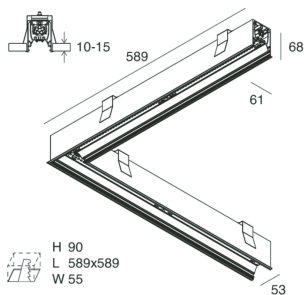

HERO C

108841.01H + 108908.99

novalux
ITALIAN LIGHTING DESIGN SINCE 1948

Features

Use: Indoor
Type of installation: RECESSED INTO PLASTERBOARD
Emission: DIRECT
Optics: OPAL
Colour: WHITE
Dimming: PUSH, DALI
Emergency: NO
L: 589x589mm
A: 61mm
H: 68mm
Made in: ITALY
Warranty: 5 years
Weight: 2.1kg