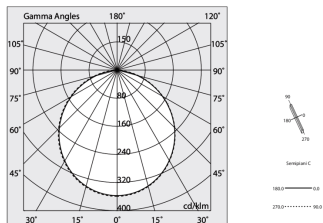

HERO C

108841.01H + 108908.99

novalux
ITALIAN LIGHTING DESIGN SINCE 1948

Features

Use: Indoor
Type of installation: RECESSED INTO PLASTERBOARD
Emission: DIRECT
Optics: OPAL
Colour: WHITE
Dimming: PUSH, DALI
Emergency: NO
L: 589x589mm
A: 61mm
H: 68mm
Made in: ITALY
Warranty: 5 years
Weight: 2.1kg