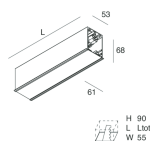

HERO C

108841.01H + 108908.99

novalux
ITALIAN LIGHTING DESIGN SINCE 1948

COMPLETION ACCESSORIES

HERO C: MOD.CIECO 250 BIA

108852.01