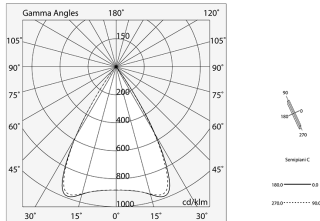

HERO C

108844.02H

novalux
ITALIAN LIGHTING DESIGN SINCE 1948

Features

Use: Indoor
Type of installation: RECESSED INTO PLASTERBOARD
Emission: DIRECT
Optics: MICRO OPTICS
Colour: BLACK
Dimming: PUSH, DALI
Emergency: NO
L: 1428mm
A: 61mm
H: 68mm
Made in: ITALY
Warranty: 5 years
Weight: 4.2kg