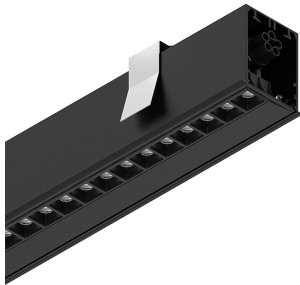

HERO C

108844.02H

novalux
ITALIAN LIGHTING DESIGN SINCE 1948

Features

Use: Indoor
Type of installation: RECESSED INTO PLASTERBOARD
Emission: DIRECT
Optics: MICRO OPTICS
Colour: BLACK
Dimming: PUSH, DALI
Emergency: NO
L: 1428mm
A: 61mm
H: 68mm
Made in: ITALY
Warranty: 5 years
Weight: 4.2kg

Tech data

Luminaire input power: 40.5W
Luminaire luminous flux: 3556lm
IP: 40
Insulation class: I
Supply voltage: 220-240V 50/60Hz
UGR: <19
SELV: Si

Source

Light source: LED
Source power: 36W
Colour temperature: 2700K
CRI: >90
Colour tolerance: 3 Step MacAdam
LED lifespan: 50000h L80 B20