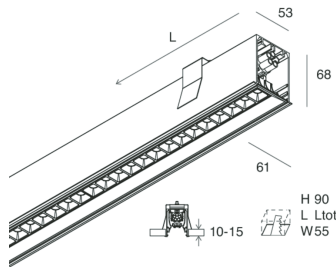

HERO C

108844.02H

novalux
ITALIAN LIGHTING DESIGN SINCE 1948

Features

Use: Indoor
Type of installation: RECESSED INTO PLASTERBOARD
Emission: DIRECT
Optics: MICRO OPTICS
Colour: BLACK
Dimming: PUSH, DALI
Emergency: NO
L: 1428mm
A: 61mm
H: 68mm
Made in: ITALY
Warranty: 5 years
Weight: 4.2kg