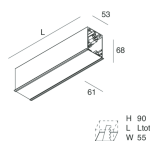

HERO C

108844.02H

novalux

ITALIAN LIGHTING DESIGN SINCE 1948

COMPLETION ACCESSORIES

HERO C: MOD.CIECO 250 NE

108852.02