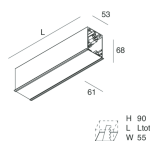

HERO C

108845.01H

novalux

ITALIAN LIGHTING DESIGN SINCE 1948

COMPLETION ACCESSORIES

HERO C: MOD.CIECO 250 BIA

108852.01