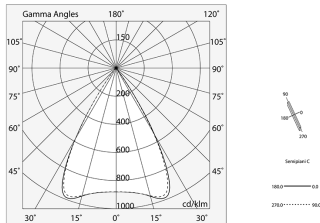

Novalux S.r.l. via Marzabotto, 2 40050 Funo di Argelato (BO) Italy
Tel: +39 051 860558 · Fax +39 051 6647859 · Mail: info@novalux.it · VAT number 00536541204 · novalux.com
Company subject to the management and coordination by SLV GmbH

This technical data sheet is owned by Novalux S.r.l., all rights reserved. Novalux S.r.l. reserves the right to make changes without prior notice.
Last update: 26/2/2024, 10:03:57