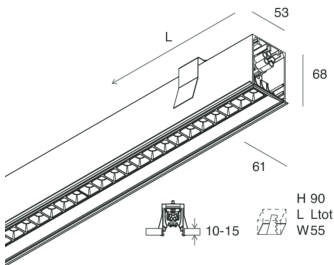

Novalux S.r.l. via Marzabotto, 2 40050 Funo di Argelato (BO) Italy
Tel: +39 051 860558 · Fax +39 051 6647859 · Mail: info@novalux.it · VAT number 00536541204 · novalux.com
Company subject to the management and coordination by SLV GmbH

This technical data sheet is owned by Novalux S.r.l., all rights reserved. Novalux S.r.l. reserves the right to make changes without prior notice.
Last update: 26/2/2024, 10:03:57