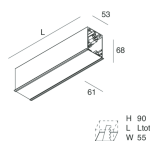

HERO C

108846.02H

novalux

ITALIAN LIGHTING DESIGN SINCE 1948

COMPLETION ACCESSORIES

HERO C: MOD.CIECO 250 NE

108852.02