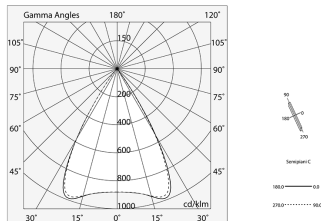

HERO C

108846.02H

novalux
ITALIAN LIGHTING DESIGN SINCE 1948

Features

Use: Indoor
Type of installation: RECESSED INTO PLASTERBOARD
Emission: DIRECT
Optics: MICRO OPTICS
Colour: BLACK
Dimming: PUSH, DALI
Emergency: NO
L: 1428mm
A: 61mm
H: 68mm
Made in: ITALY
Warranty: 5 years
Weight: 4.2kg