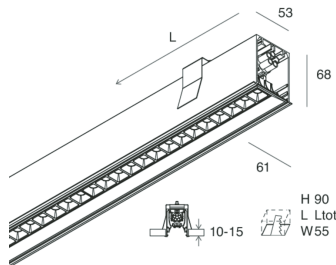

HERO C

108846.02H

novalux
ITALIAN LIGHTING DESIGN SINCE 1948

Features

Use: Indoor
Type of installation: RECESSED INTO PLASTERBOARD
Emission: DIRECT
Optics: MICRO OPTICS
Colour: BLACK
Dimming: PUSH, DALI
Emergency: NO
L: 1428mm
A: 61mm
H: 68mm
Made in: ITALY
Warranty: 5 years
Weight: 4.2kg