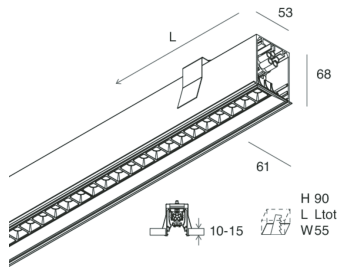

HERO C

108847.01H

novalux
ITALIAN LIGHTING DESIGN SINCE 1948

Features

Use: Indoor
Type of installation: RECESSED INTO PLASTERBOARD
Emission: DIRECT
Optics: MICRO OPTICS
Colour: WHITE
Dimming: PUSH, DALI
Emergency: NO
L: 868mm
A: 61mm
H: 68mm
Made in: ITALY
Warranty: 5 years