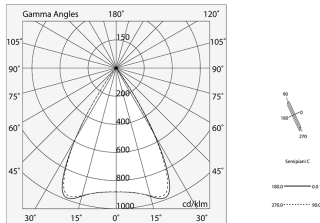

HERO C

108847.01H

novalux
ITALIAN LIGHTING DESIGN SINCE 1948

Features

Use: Indoor
Type of installation: RECESSED INTO PLASTERBOARD
Emission: DIRECT
Optics: MICRO OPTICS
Colour: WHITE
Dimming: PUSH, DALI
Emergency: NO
L: 868mm
A: 61mm
H: 68mm
Made in: ITALY
Warranty: 5 years