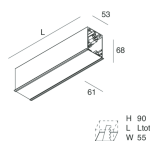

HERO C

108847.01H

novalux

ITALIAN LIGHTING DESIGN SINCE 1948

COMPLETION ACCESSORIES

HERO C: MOD.CIECO 250 BIA

108852.01