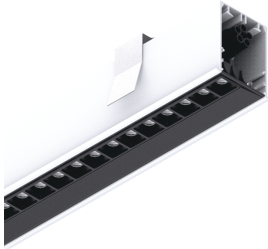

HERO C

108847.01H

novalux
ITALIAN LIGHTING DESIGN SINCE 1948

Features

Use: Indoor
Type of installation: RECESSED INTO PLASTERBOARD
Emission: DIRECT
Optics: MICRO OPTICS
Colour: WHITE
Dimming: PUSH, DALI
Emergency: NO
L: 868mm
A: 61mm
H: 68mm
Made in: ITALY
Warranty: 5 years