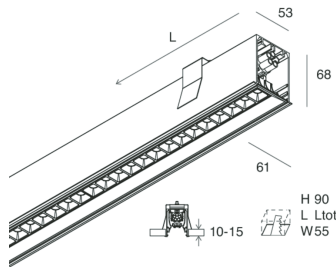

HERO C

108847.02H

novalux
ITALIAN LIGHTING DESIGN SINCE 1948

Features

Use: Indoor
Type of installation: RECESSED INTO PLASTERBOARD
Emission: DIRECT
Optics: MICRO OPTICS
Colour: BLACK
Dimming: PUSH, DALI
Emergency: NO
L: 868mm
A: 61mm
H: 68mm
Made in: ITALY
Warranty: 5 years