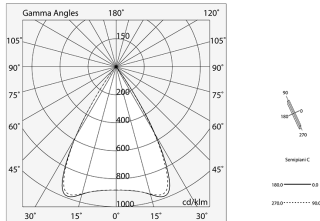

HERO C

108847.02H

novalux
ITALIAN LIGHTING DESIGN SINCE 1948

Features

Use: Indoor
Type of installation: RECESSED INTO PLASTERBOARD
Emission: DIRECT
Optics: MICRO OPTICS
Colour: BLACK
Dimming: PUSH, DALI
Emergency: NO
L: 868mm
A: 61mm
H: 68mm
Made in: ITALY
Warranty: 5 years