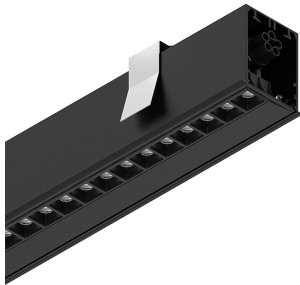

HERO C

108847.02H

novalux
ITALIAN LIGHTING DESIGN SINCE 1948

Features

Use: Indoor
Type of installation: RECESSED INTO PLASTERBOARD
Emission: DIRECT
Optics: MICRO OPTICS
Colour: BLACK
Dimming: PUSH, DALI
Emergency: NO
L: 868mm
A: 61mm
H: 68mm
Made in: ITALY
Warranty: 5 years

Tech data

Luminaire input power: 26.5W
Luminaire luminous flux: 2412lm
IP: 40
Insulation class: I
Supply voltage: 220-240V 50/60Hz
UGR: <19
SELV: Si

Source

Light source: LED
Source power: 22W
Colour temperature: 4000K
CRI: >90
Colour tolerance: 3 Step MacAdam
LED lifespan: 50000h L80 B20