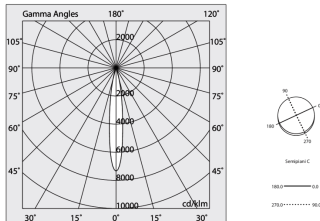

Novalux S.r.l. via Marzabotto, 2 40050 Funo di Argelato (BO) Italy
Tel: +39 051 860558 · Fax +39 051 6647859 · Mail: info@novalux.it · VAT number 00536541204 · novalux.com
Company subject to the management and coordination by SLV GmbH

This technical data sheet is owned by Novalux S.r.l., all rights reserved. Novalux S.r.l. reserves the right to make changes without prior notice.
Last update: 26/2/2024, 10:03:59