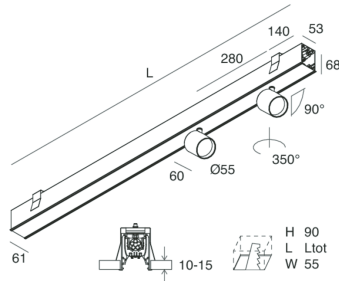

Novalux S.r.l. via Marzabotto, 2 40050 Funo di Argelato (BO) Italy
Tel: +39 051 860558 · Fax +39 051 6647859 · Mail: info@novalux.it · VAT number 00536541204 · novalux.com
Company subject to the management and coordination by SLV GmbH

This technical data sheet is owned by Novalux S.r.l., all rights reserved. Novalux S.r.l. reserves the right to make changes without prior notice.
Last update: 26/2/2024, 10:03:59