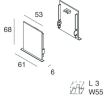

HERO C

108851.02H

novalux
ITALIAN LIGHTING DESIGN SINCE 1948

HERO C: COPPIA TESTATE NE

108860.02