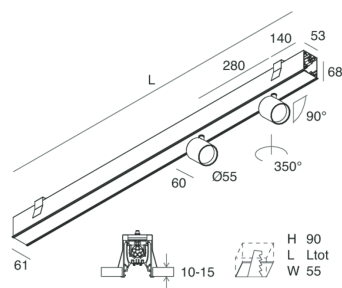

HERO C

108864.01H

novalux

ITALIAN LIGHTING DESIGN SINCE 1948

Features

Use: Indoor
Type of installation: RECESSED INTO PLASTERBOARD
Emission: DIRECT
Optics: SPOT
Beam: 34°
Colour: WHITE
Dimming: PUSH, DALI
Emergency: NO
L: 1120mm
A: 61mm
H: 68mm
Made in: ITALY
Warranty: 5 years
Weight: 3.4kg