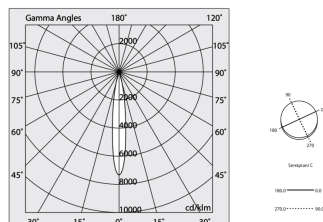

HERO C

108864.01H

novalux

ITALIAN LIGHTING DESIGN SINCE 1948

Features

Use: Indoor
Type of installation: RECESSED INTO PLASTERBOARD
Emission: DIRECT
Optics: SPOT
Beam: 34°
Colour: WHITE
Dimming: PUSH, DALI
Emergency: NO
L: 1120mm
A: 61mm
H: 68mm
Made in: ITALY
Warranty: 5 years
Weight: 3.4kg

Tech data

Luminaire input power: 29W
Luminaire luminous flux: 2144lm
IP: 40
Insulation class: I
Supply voltage: 220-240V 50/60Hz
SELV: Si

Source

Light source: LED
Source power: 2x13W
Source luminous flux: 2644lm
Colour temperature: 2700K
CRI: >90
Colour tolerance: 3 Step MacAdam
LED lifespan: 50000h L80 B20