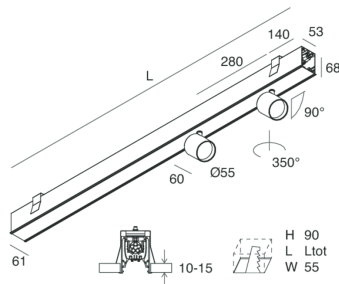

Novalux S.r.l. via Marzabotto, 2 40050 Funo di Argelato (BO) Italy
Tel: +39 051 860558 · Fax +39 051 6647859 · Mail: info@novalux.it · VAT number 00536541204 · novalux.com
Company subject to the management and coordination by SLV GmbH

This technical data sheet is owned by Novalux S.r.l., all rights reserved. Novalux S.r.l. reserves the right to make changes without prior notice.
Last update: 26/2/2024, 10:04:35