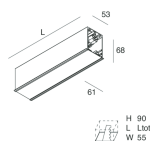

HERO C

108866.02H

novalux
ITALIAN LIGHTING DESIGN SINCE 1948

COMPLETION ACCESSORIES

HERO C: MOD.CIECO 250 NE

108852.02