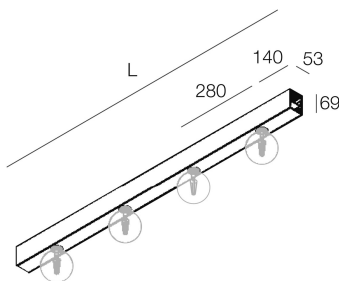

Compliance

CEI EN 60598-1:2021 + A11:2023, CEI EN 60598-2-1:2022

[View more product info](#)